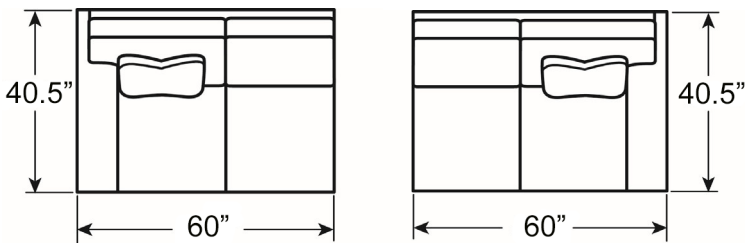

6400-57R BEDFORD RIGHT ARM FACING CHAISE
Overall: 30 to 35½W* x 69D x 36H Arm: 24-25H**
Seat: 18H Inside: 25W x 52½D
Standard Features: (1)20" (1)22" Lux Down Throw Pillows

Available Companion Pieces for the 6400 Bedford Sectional:

-51A Armless Chair

-51L LAF Chair

-51L RAF Chair

-51CR Corner Chair

-52A Armless Love Seat

-53A Armless Sofa

-55 Wedge

Note: Stripes, diagonals and plaids are **not recommended for Wedge Section.**
Please enclose sketch of sectional arrangement with your order.