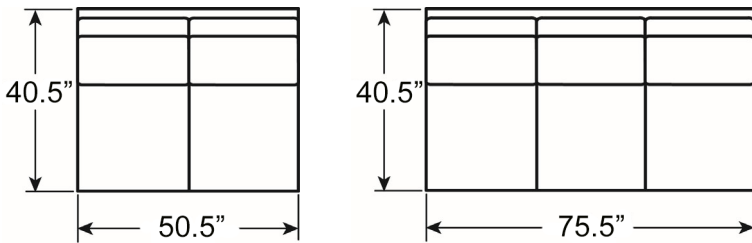

6400-51CR BEDFORD CORNER CHAIR
Overall: 40½W x 40½D x 36H
Seat: 18H Inside: 24W x 24D
Standard Features: (1)20" (1)22" Lux Down Throw Pillows

6400-57L BEDFORD LEFT ARM FACING CHAISE
Overall: 30 to 35½W* x 69D x 36H Arm: 24-25H**
Seat: 18H Inside: 25W x 52½D
Standard Features: (1)20" (1)22" Lux Down Throw Pillows

6400-57R BEDFORD RIGHT ARM FACING CHAISE
Overall: 30 to 35½W* x 69D x 36H Arm: 24-25H**
Seat: 18H Inside: 25W x 52½D
Standard Features: (1)20" (1)22" Lux Down Throw Pillows

Available Companion Pieces for the 6400 Bedford Sectional:

-51A Armless Chair

-51L LAF Chair

-51L RAF Chair

-51CR Corner Chair

-52A Armless Love Seat

-53A Armless Sofa

-55 Wedge

Note: Stripes, diagonals and plaids are **not recommended for Wedge Section.**
Please enclose sketch of sectional arrangement with your order.