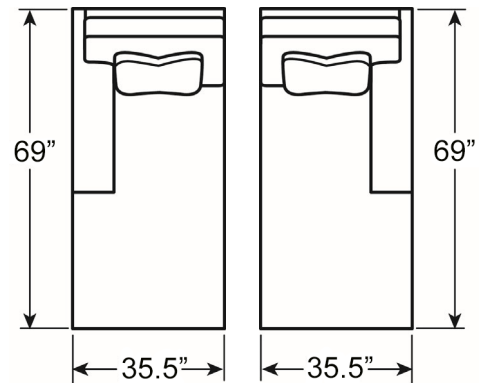

6400-57R BEDFORD RIGHT ARM FACING CHAISE
Overall: 30 to 35½W* x 69D x 36H Arm: 24-25H**
Seat: 18H Inside: 25W x 52½D
Standard Features: (1)20" (1)22" Lux Down Throw Pillows

Available Companion Pieces for the 6400 Bedford Sectional:

-51A Armless Chair

-51L LAF Chair

-51L RAF Chair

-51CR Corner Chair

-52A Armless Love Seat

-53A Armless Sofa

-55 Wedge

Note: Stripes, diagonals and plaids are **not recommended for Wedge Section.**
Please enclose sketch of sectional arrangement with your order.

-52L Left Arm Facing Love Seat

-52R Right Arm Facing Love Seat

-53L Left Arm Facing Sofa

-53R Right Arm Facing Sofa

-57L Left Arm Facing Chaise

-57R Right Arm Facing Chaise

-53LCR Left Arm Facing Corner Sofa

PDS I: 6300 Bristol / 6301 Tanner

OVERALL WIDTH noted by <i>arm style</i> *	Sock Panel	English 6" Track	3" Track 3" Scoop	OVERALL		Arm Height	Seat Height	Inside Width	Inside Depth
				Depth	Height				
-11 Chair /-11SW Swivel Chair	40	36	32	38.5	36	24	18	23	22
-11A Armless Chair	23.5	23.5	23.5	38.5	36	--	18	23	22
-22 Love Seat	63	59	55	38.5	36	24	18	46	22
-22A Armless Love Seat	46.5	46.5	46.5	38.5	36	--	18	46	22
-33 Sofa	86	82	78	38.5	36	24	18	69	22
-33A Armless Sofa	69.5	69.5	69.5	38.5	36	--	18	69	22
-44 Ottoman	28.5	28.5	28.5	22	18.5	--	16.5	--	--
-51A Armless Chair	23.5	23.5	23.5	38.5	36	--	18	23	22
-51CR Corner Chair	38.5	38.5	38.5	38.5	36	--	18	22	22
-51L /-51R Arm Chair	31.5	29.5	27.5	38.5	36	24	18	23	22
-52A Armless Love Seat	46.5	46.5	46.5	38.5	36	--	18	46	22
-52L /-52R Arm Love Seat	54.5	52.5	50.5	38.5	36	24	18	46	22
-53A Armless Sofa	69.5	69.5	69.5	38.5	36	--	18	69	22
-53L /-53R Arm Sofa	77.5	75.5	73.5	38.5	36	24	18	69	22
-53LCR /-53RCR Corner Sofa	92	90	88	38.5	36	24	18	68	22
-55 Wedge	69.5	Wall Depth 50		41.5	36	--	18	46	25.5
-57L /-57R Chaise	31.5	29.5	27.5	67	36	24	18	23	50
-63SL Queen Sleeper	86	82	78	38.5	38	25	20	69	22
-75L /-75R Chaise	31.5	29.5	27.5	67	36	24	18	23	50