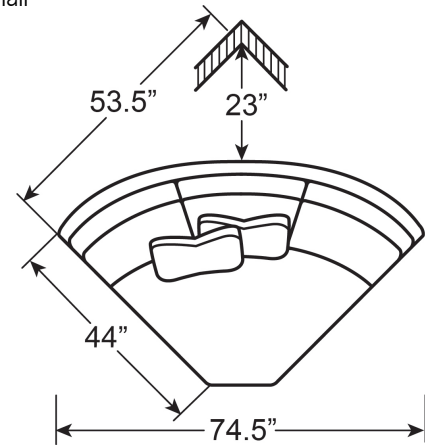

6400-57R BEDFORD RIGHT ARM FACING CHAISE
Overall: 30 to 35½W* x 69D x 36H Arm: 24-25H**
Seat: 18H Inside: 25W x 52½D
Standard Features: (1)20" (1)22" Lux Down Throw Pillows

Available Companion Pieces for the 6400 Bedford Sectional:

-51A Armless Chair

-51L LAF Chair

-51L RAF Chair

-51CR Corner Chair

-52A Armless Love Seat

-53A Armless Sofa

-55 Wedge

Note: Stripes, diagonals and plaids are **not recommended for Wedge Section.**
Please enclose sketch of sectional arrangement with your order.

-52L Left Arm Facing Love Seat

-52R Right Arm Facing Love Seat

-53L Left Arm Facing Sofa

-53R Right Arm Facing Sofa

-57L Left Arm Facing Chaise

-57R Right Arm Facing Chaise

-53LCR Left Arm Facing Corner Sofa