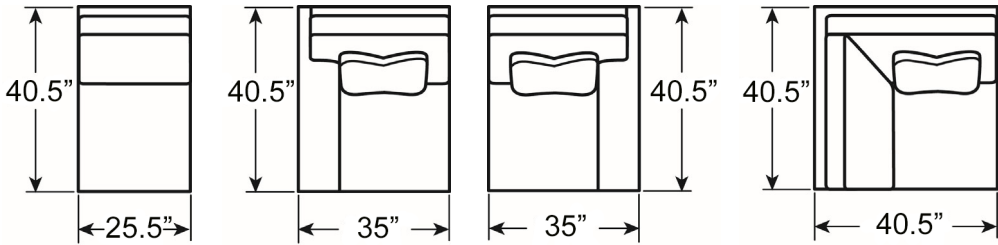

Available Companion Pieces for the 6400 Bedford Sectional:

-51A Armless Chair

-51L LAF Chair

-51L RAF Chair

-51CR Corner Chair