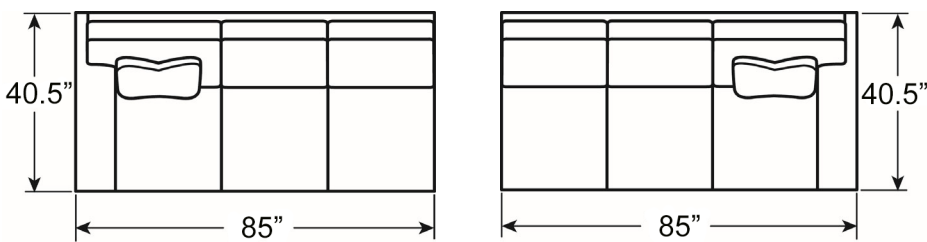

-53L Left Arm Facing Sofa

-53R Right Arm Facing Sofa